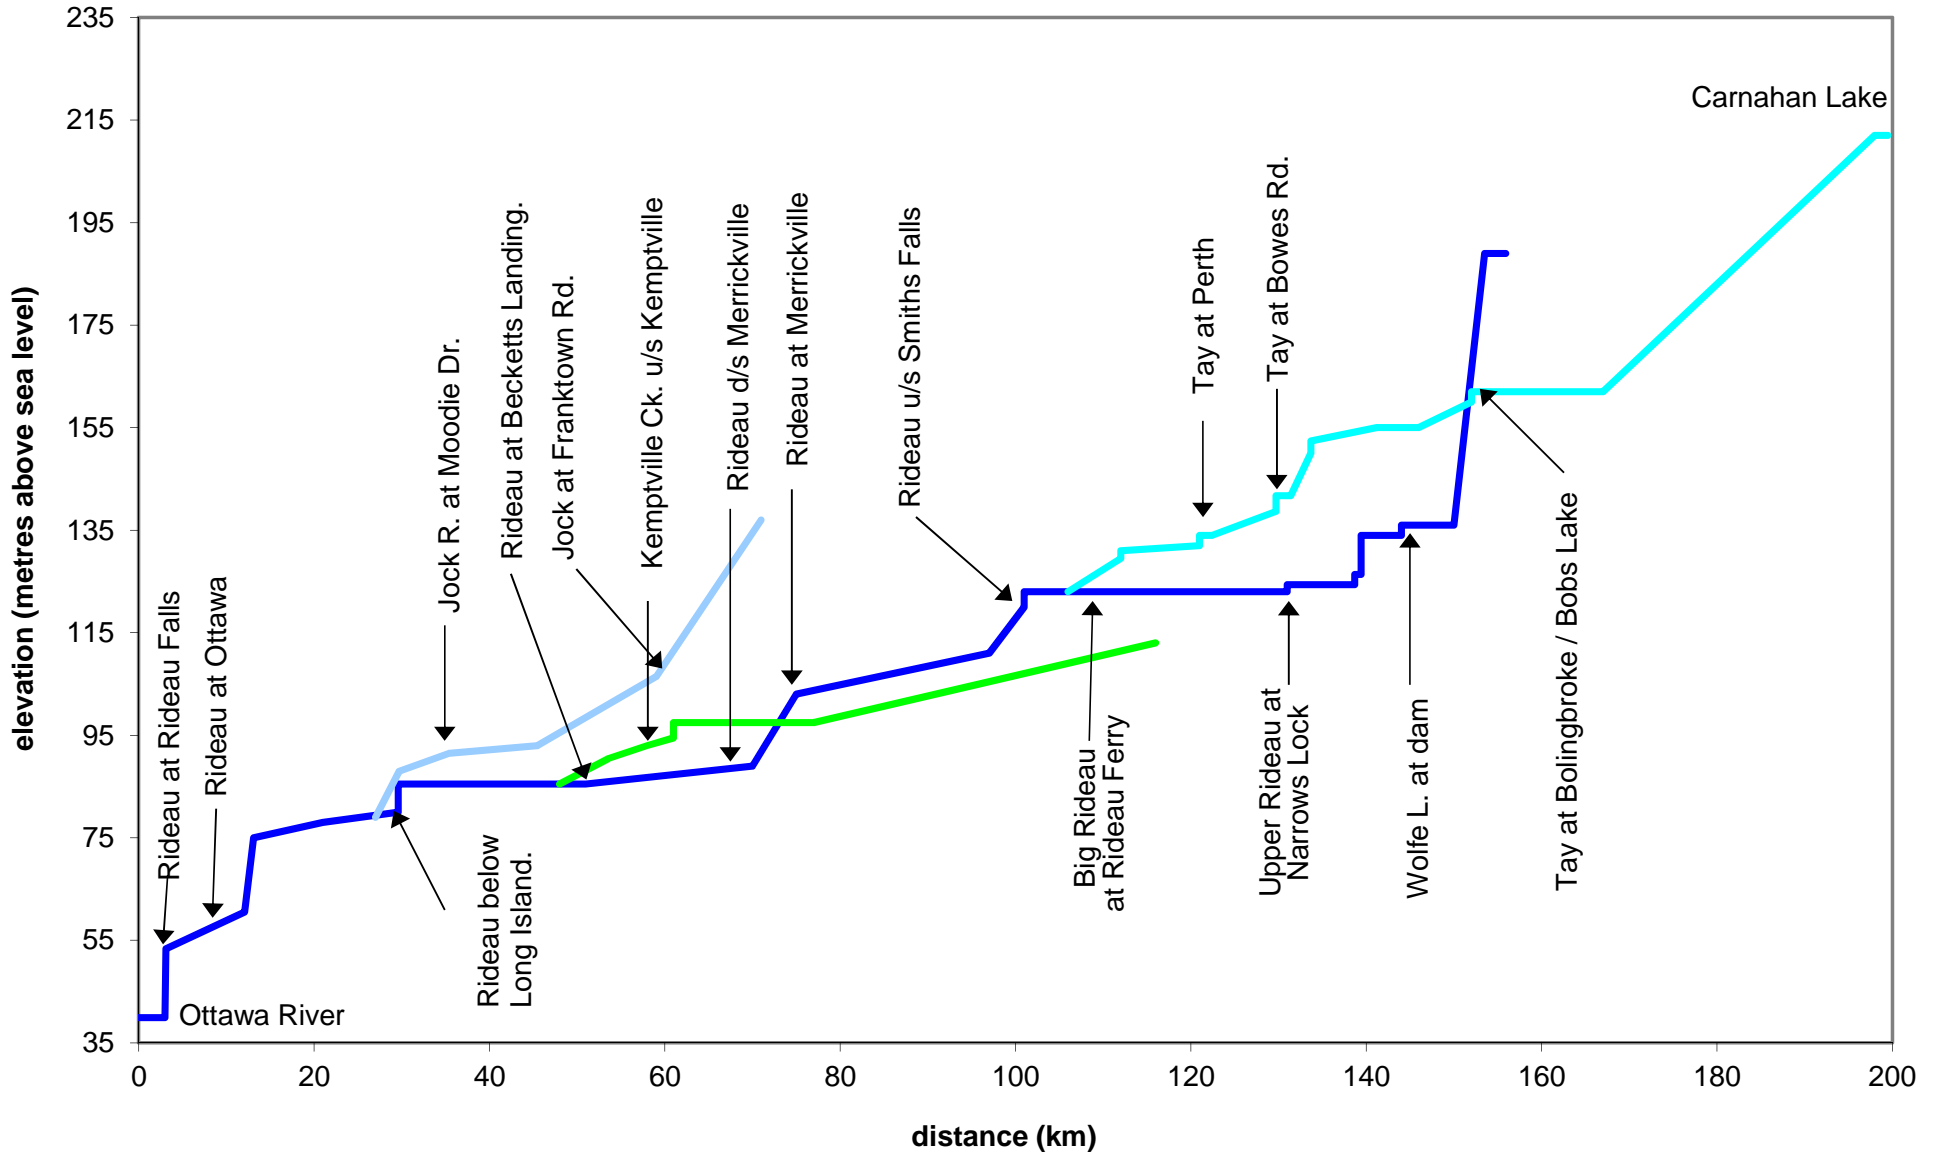

**Profile of Rideau River with streamgauge locations**

— Rideau River     
 — Jock River     
 — Kemptville Creek     
 — Tay River