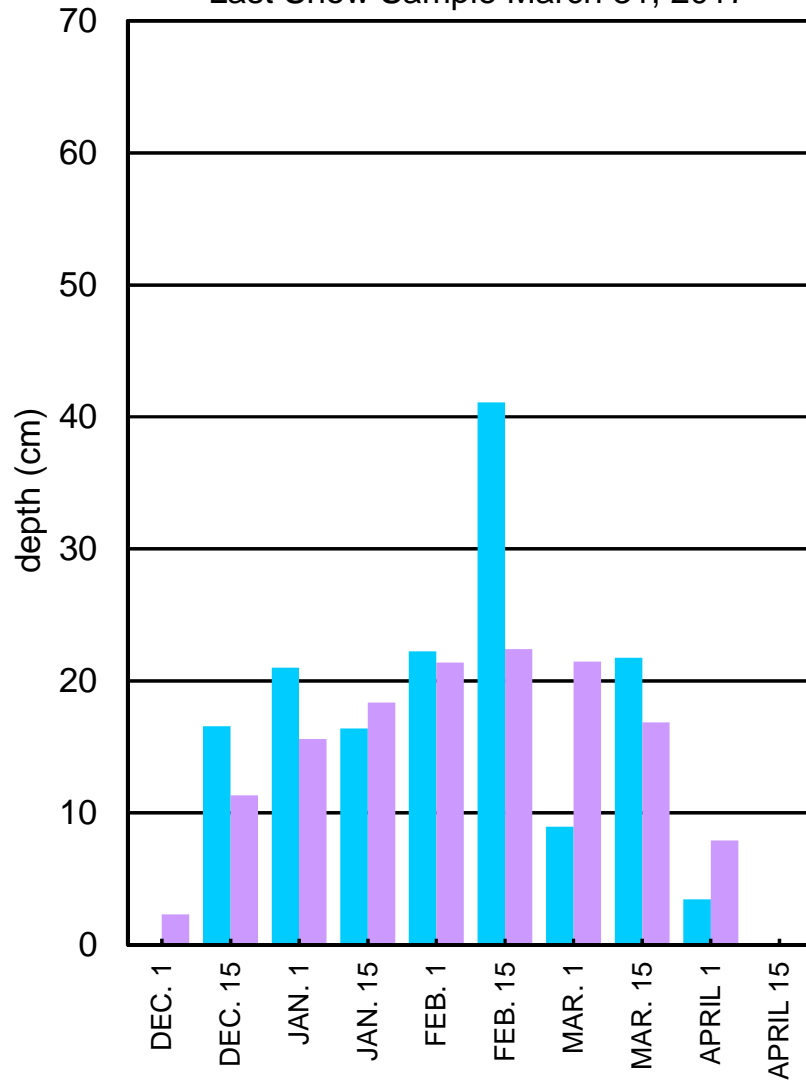

# LOWER WATERSHED AVERAGE SNOW DEPTH

Last Snow Sample March 31, 2017

# SNOW WATER EQUIVALENT