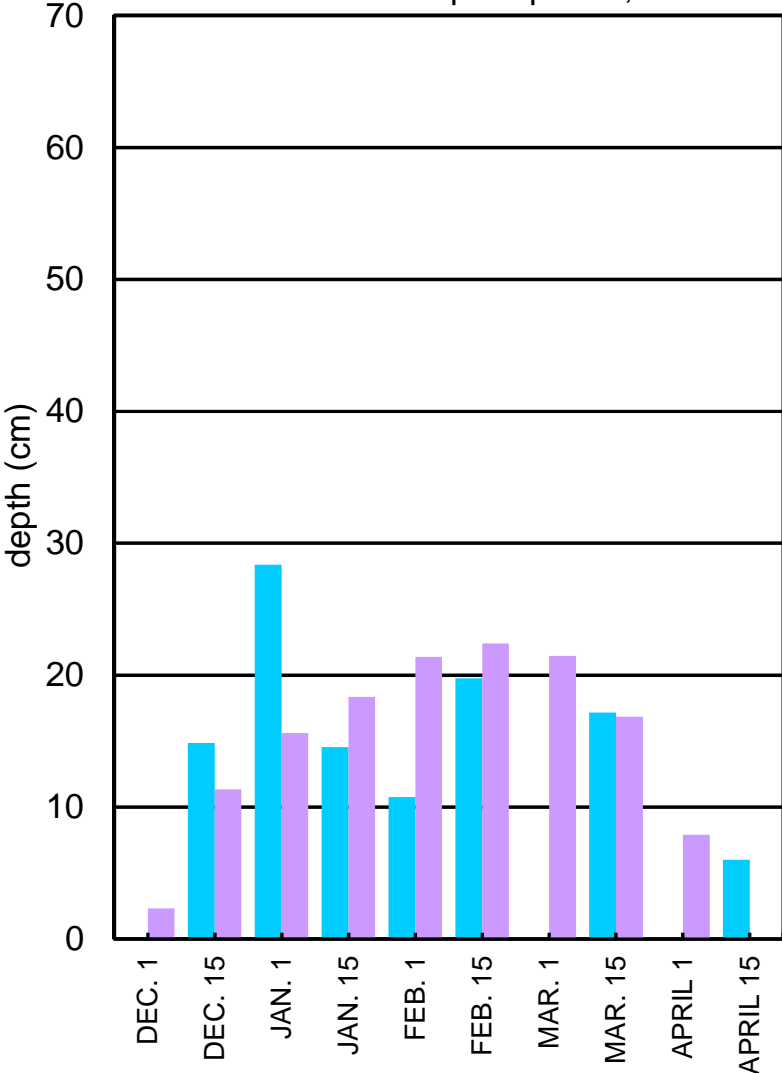

LOWER WATERSHED AVERAGE SNOW DEPTH

Last Snow Sample April 17, 2018

SNOW WATER EQUIVALENT