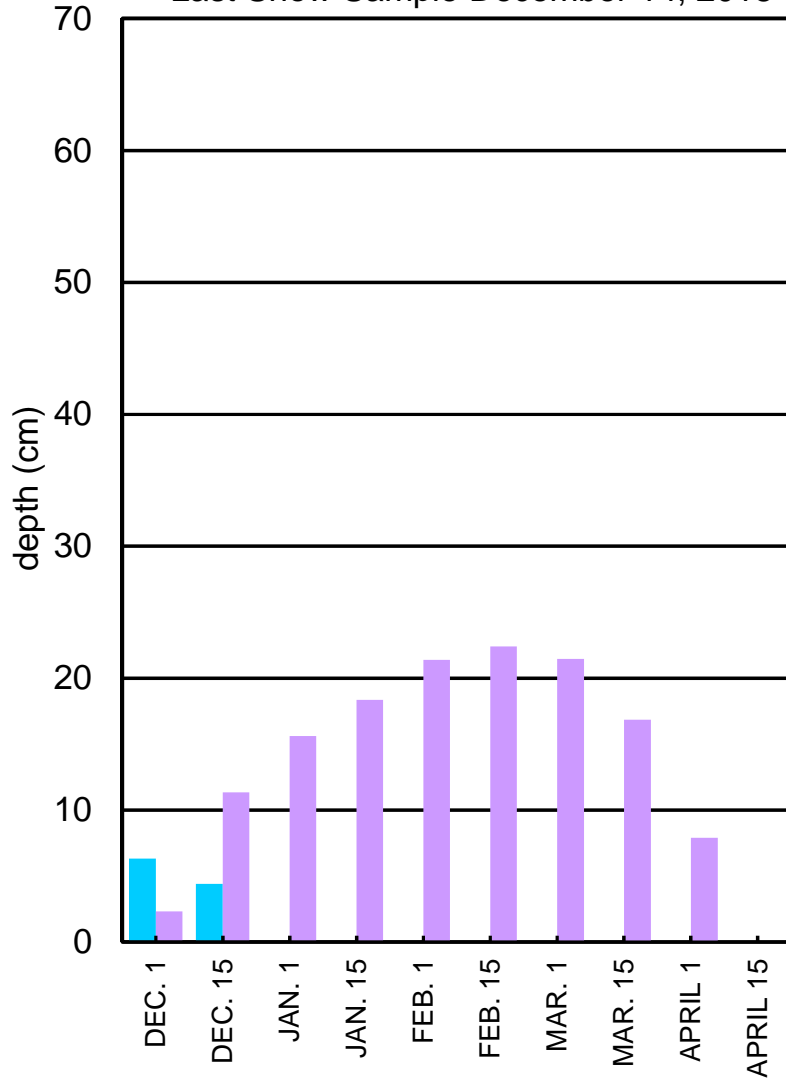

# LOWER WATERSHED AVERAGE SNOW DEPTH

Last Snow Sample December 14, 2018

# SNOW WATER EQUIVALENT