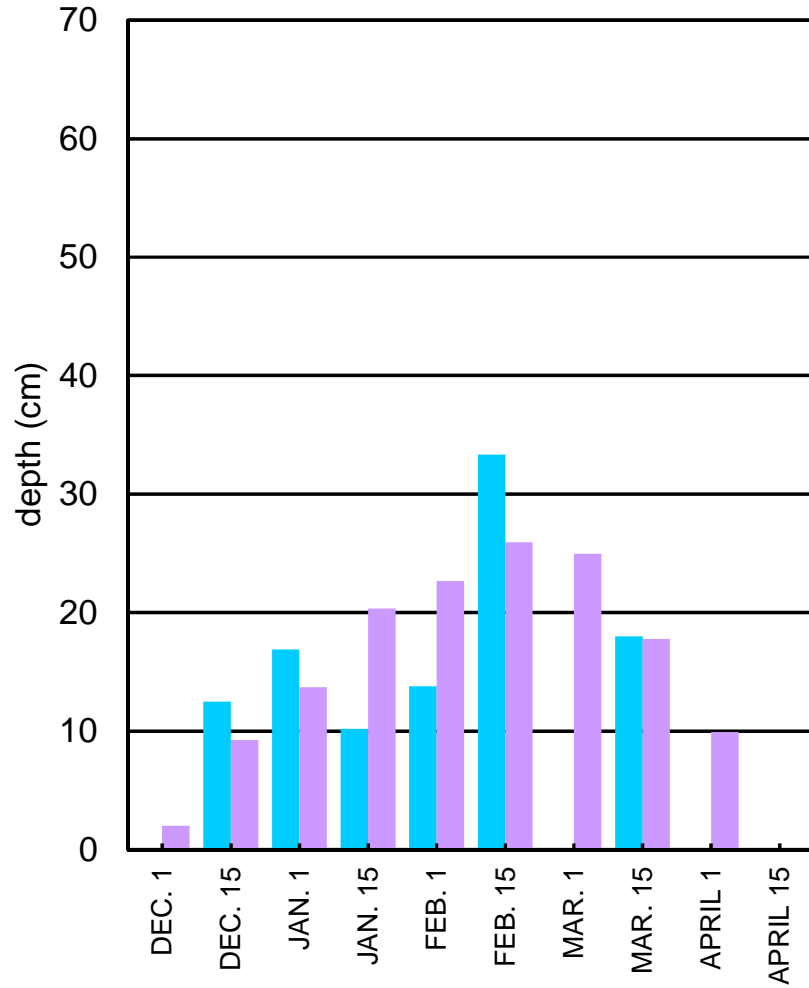

PIERCES CORNERS SNOW DEPTH

Last Snow Sample March 31, 2017

SNOW WATER EQUIVALENT