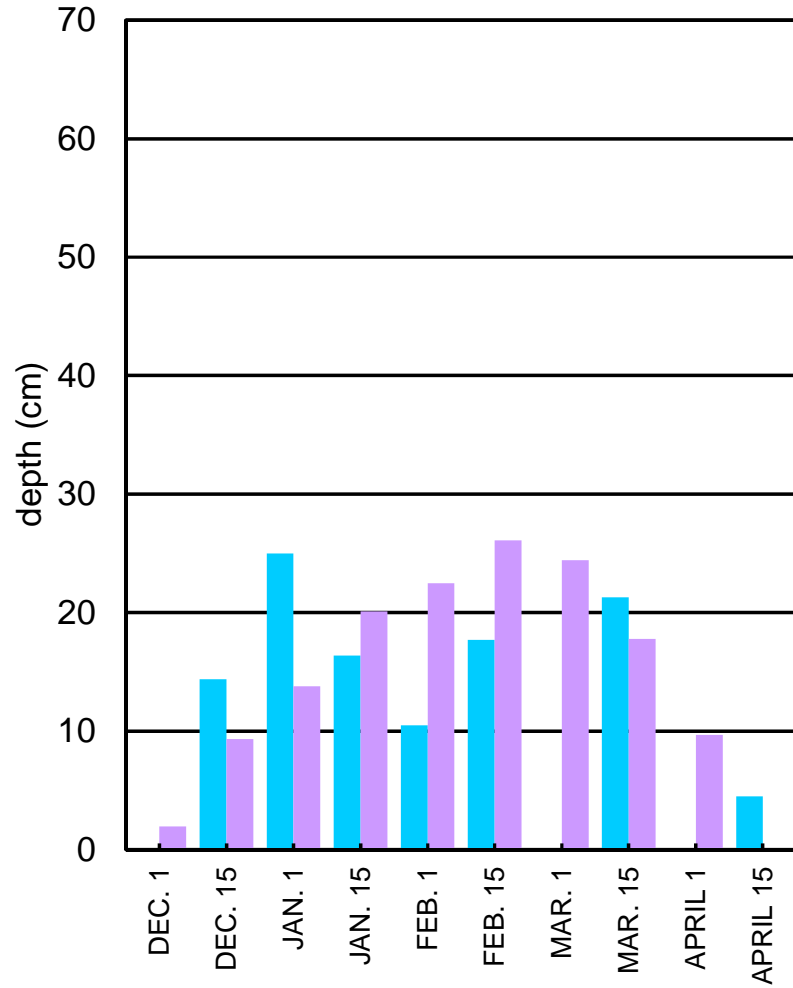

# PIERCES CORNERS SNOW DEPTH

Last Snow Sample April 17, 2018

# SNOW WATER EQUIVALENT