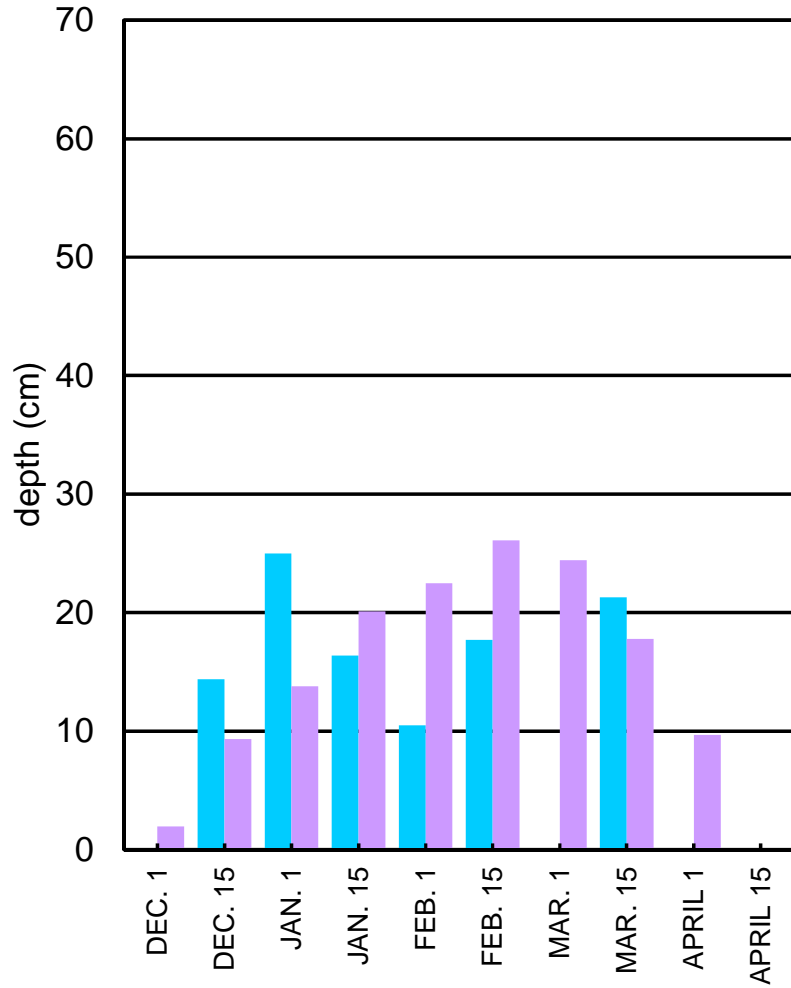

PIERCES CORNERS

SNOW DEPTH

Last Snow Sample March 15, 2018

SNOW WATER EQUIVALENT