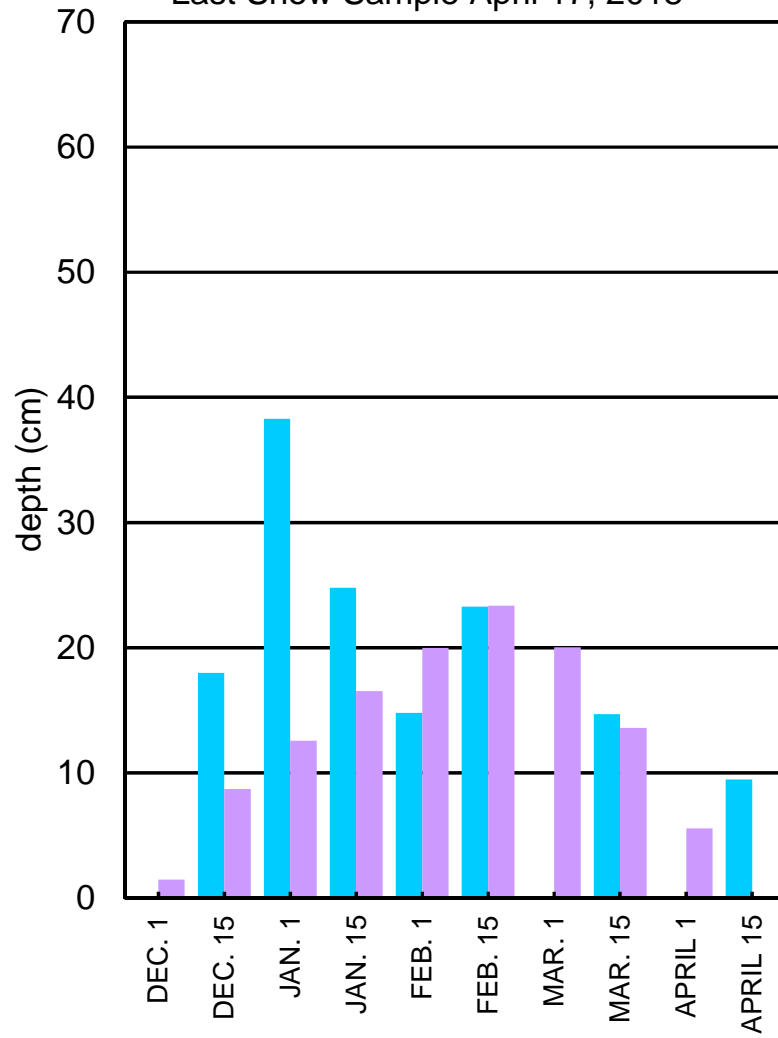

ELIZABETHTOWN-KITLEY

SNOW DEPTH

Last Snow Sample April 17, 2018

SNOW WATER EQUIVALENT