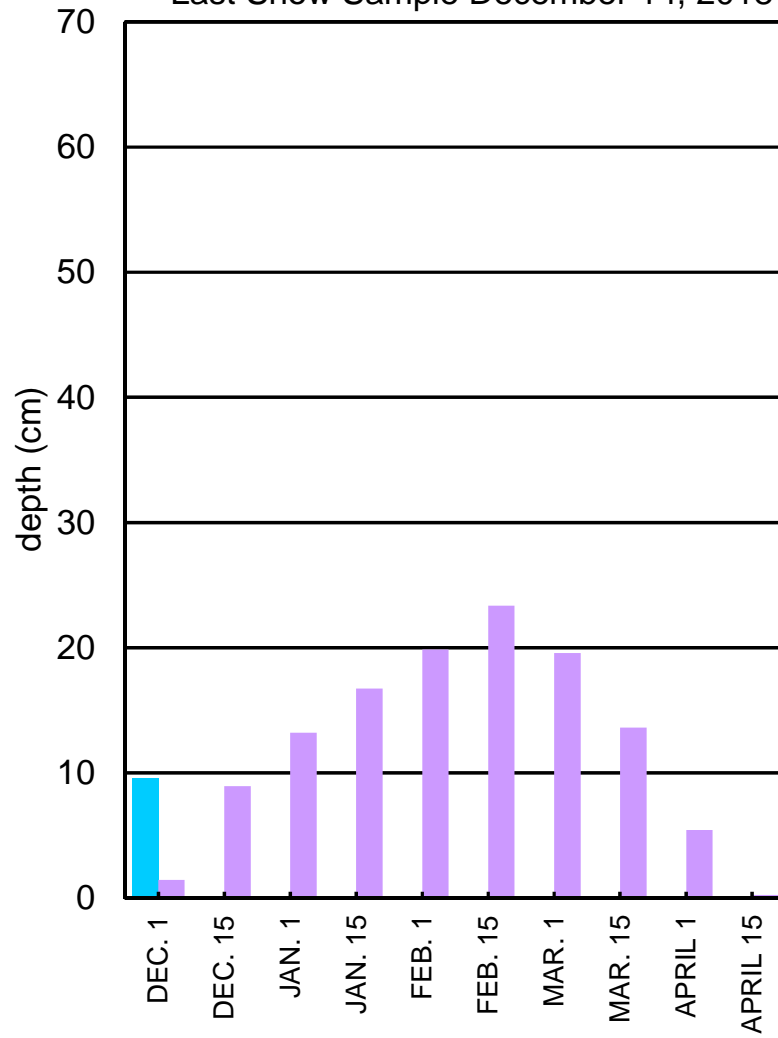

# ELIZABETHTOWN-KITLEY SNOW DEPTH

Last Snow Sample December 14, 2018

# SNOW WATER EQUIVALENT