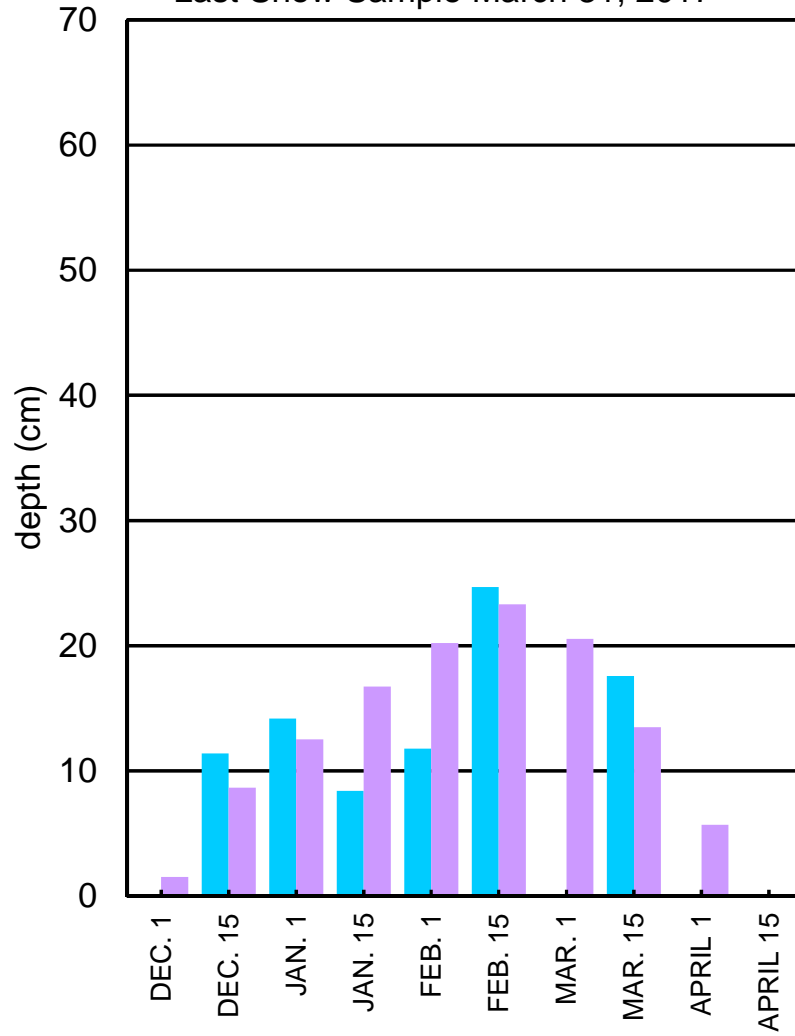

ELIZABETHTOWN-KITLEY SNOW DEPTH

Last Snow Sample March 31, 2017

SNOW WATER EQUIVALENT