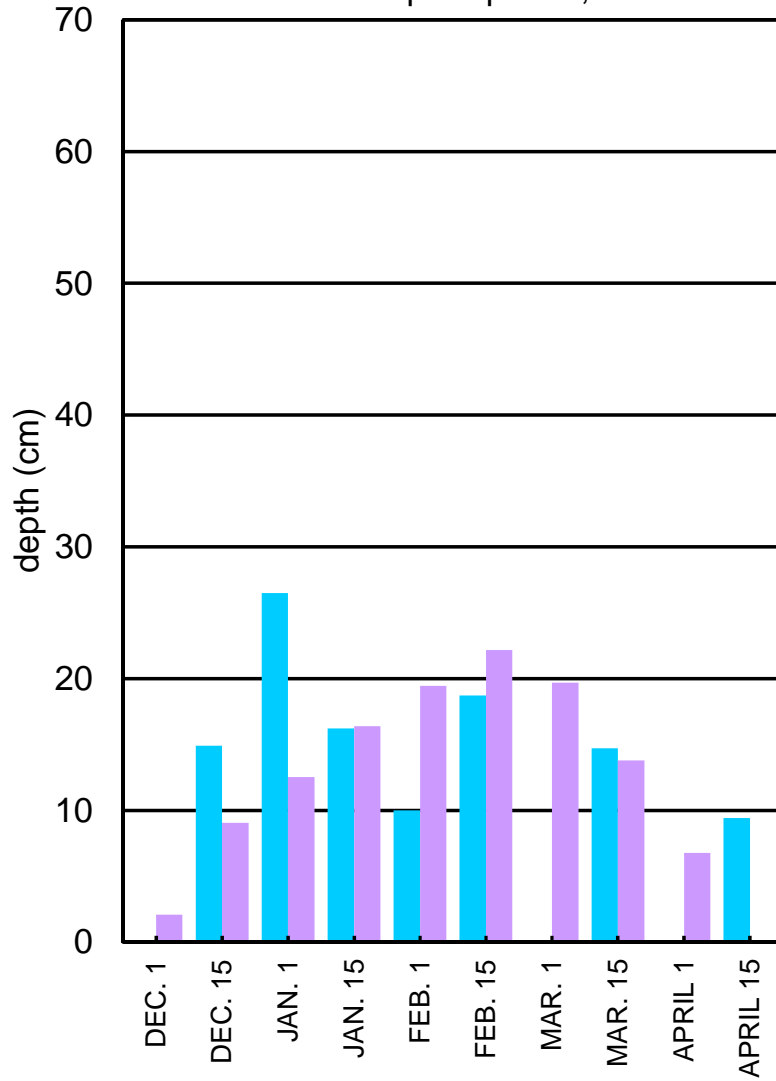

NOLANS CORNERS SNOW DEPTH

Last Snow Sample April 17, 2018

SNOW WATER EQUIVALENT