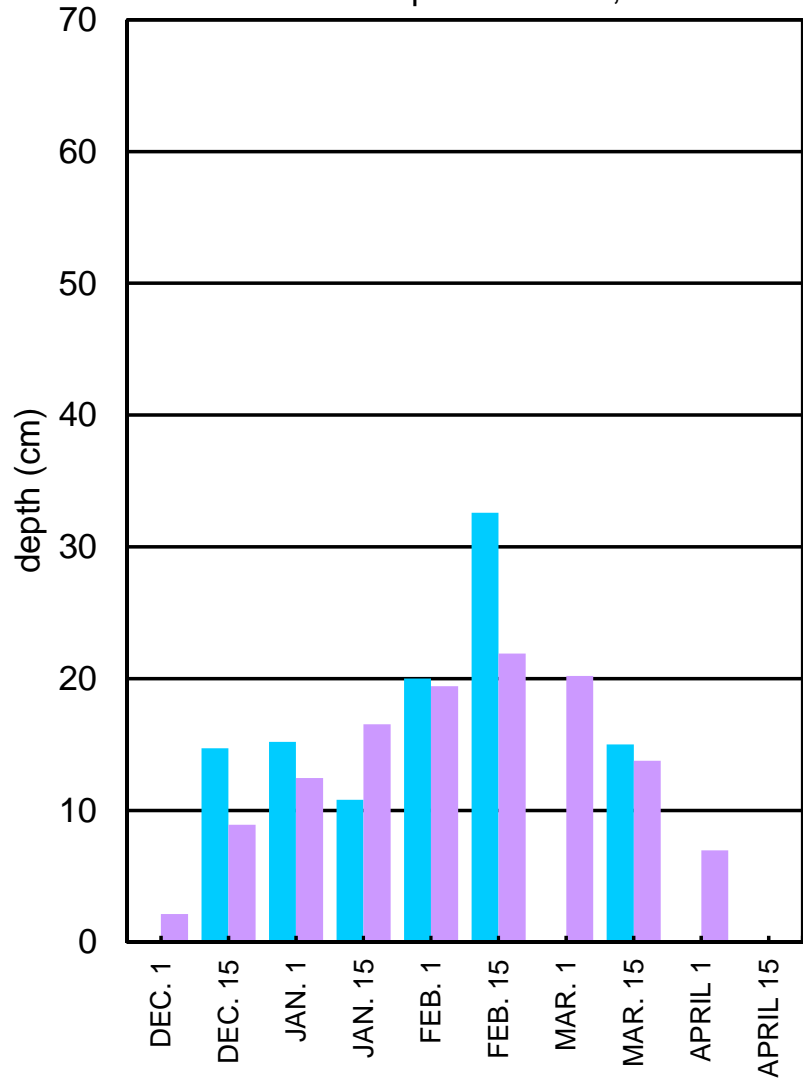

# NOLANS CORNERS SNOW DEPTH

Last Snow Sample March 31, 2017

# SNOW WATER EQUIVALENT