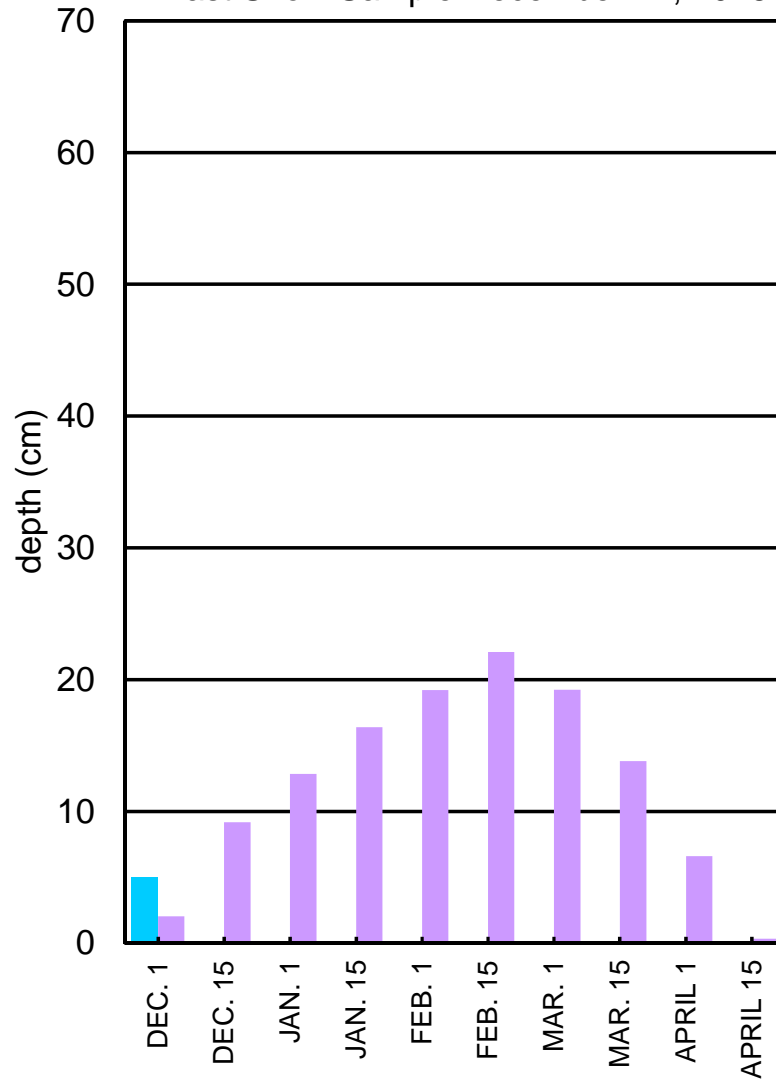

# NOLANS CORNERS SNOW DEPTH

Last Snow Sample December 14, 2018

# SNOW WATER EQUIVALENT