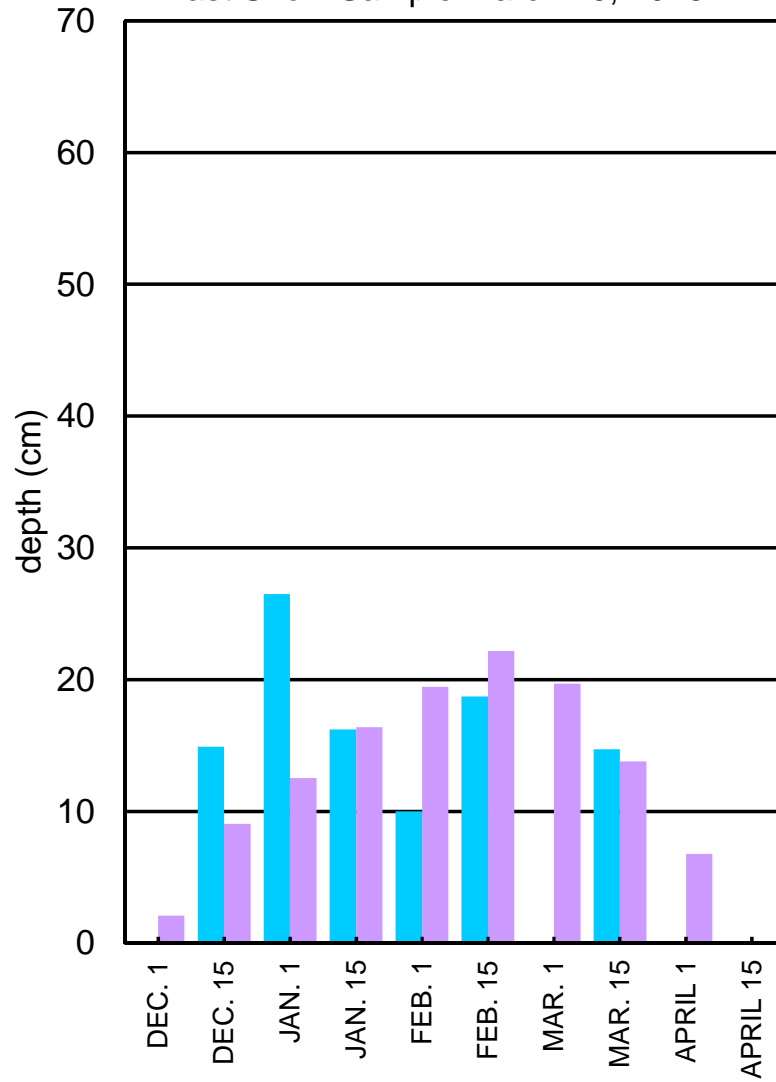

# NOLANS CORNERS SNOW DEPTH

Last Snow Sample March 15, 2018

# SNOW WATER EQUIVALENT