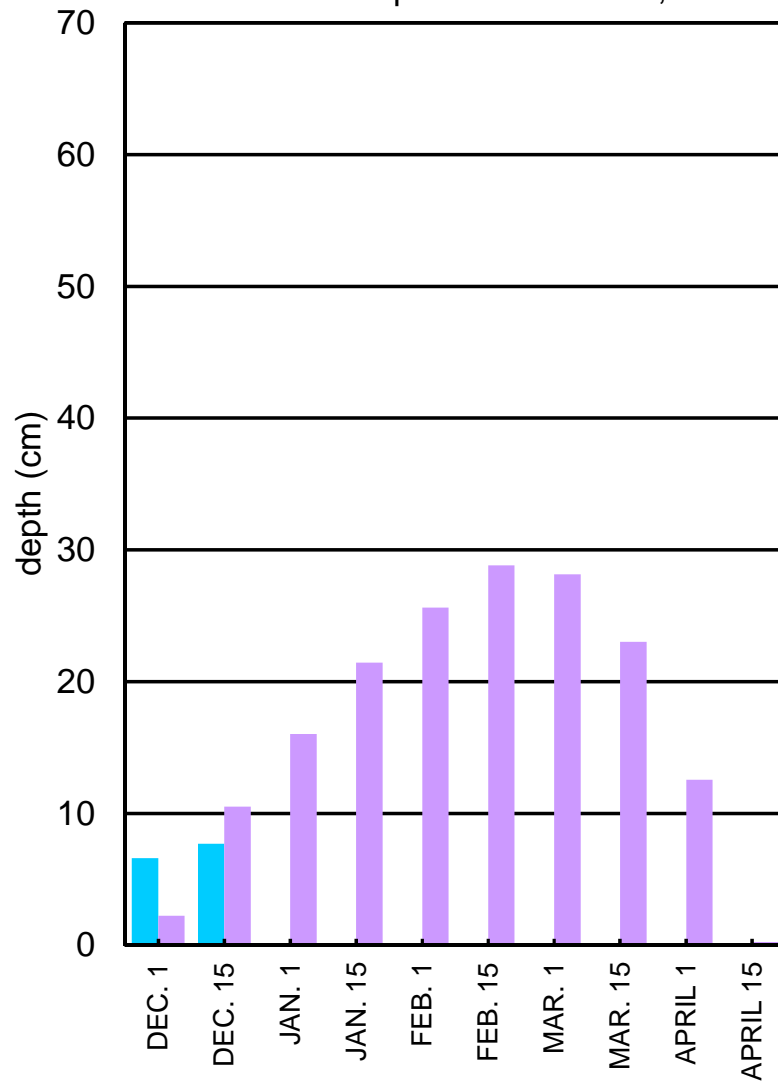

# ASHTON SNOW DEPTH

Last Snow Sample December 14, 2018

# SNOW WATER EQUIVALENT