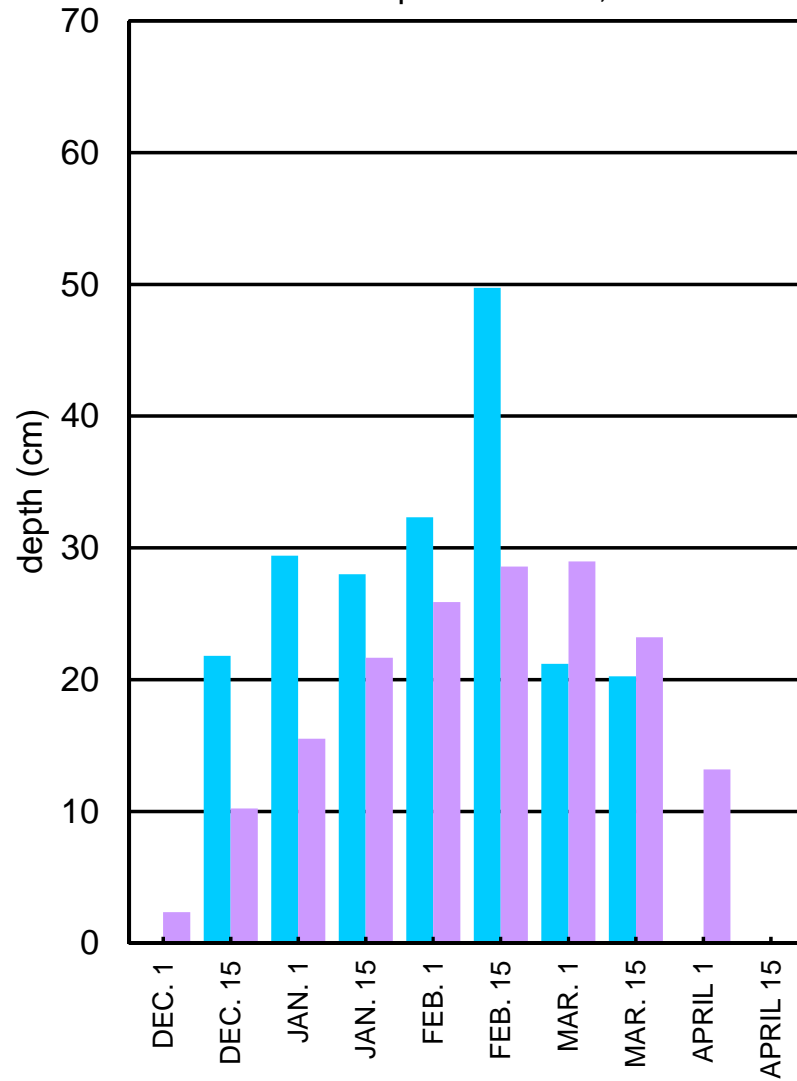

ASHTON SNOW DEPTH

Last Snow Sample March 31, 2017

SNOW WATER EQUIVALENT