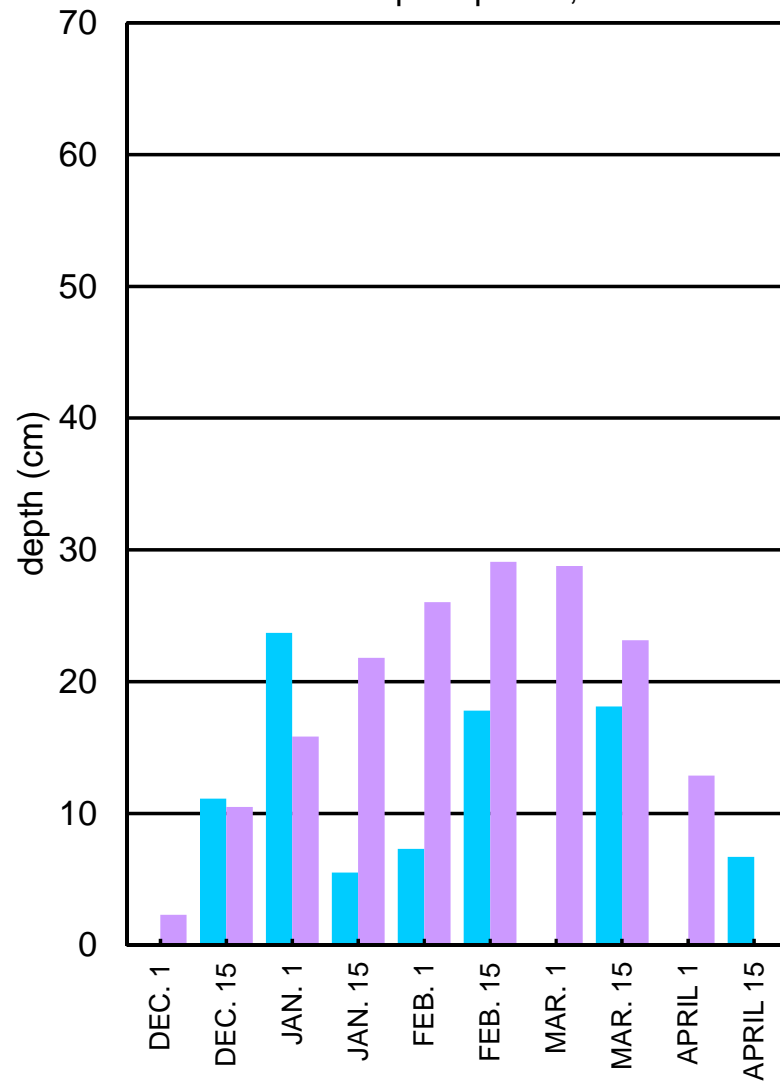

# ASHTON SNOW DEPTH

Last Snow Sample April 17, 2018

# SNOW WATER EQUIVALENT