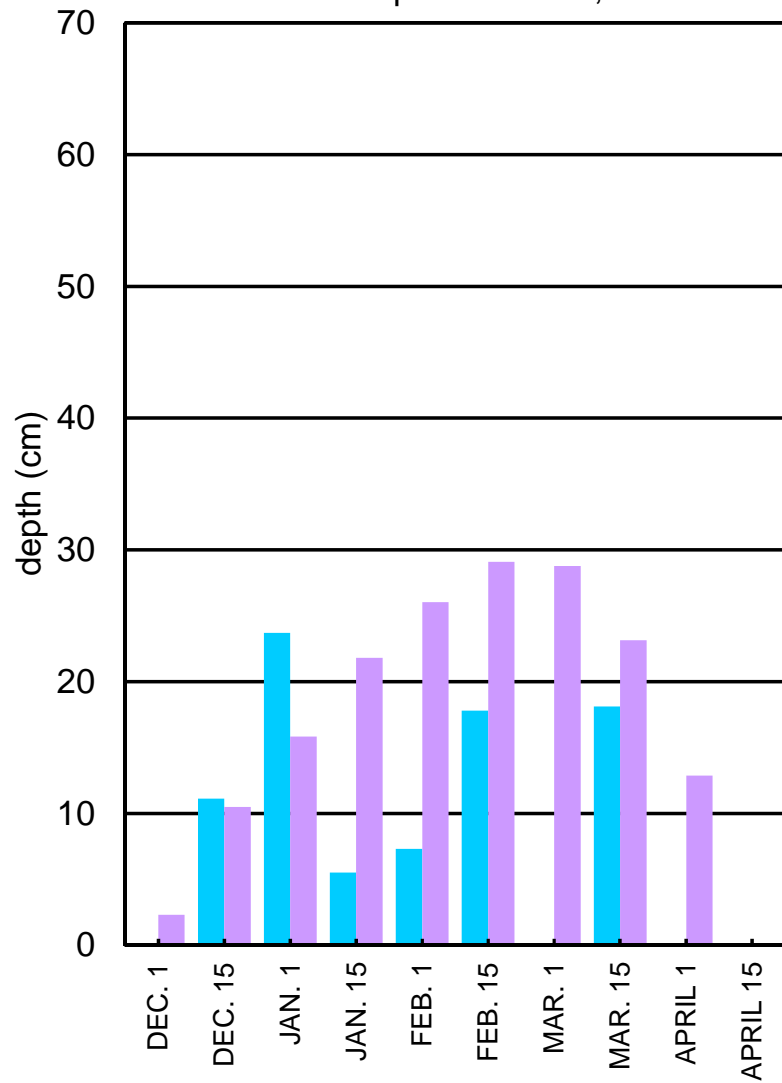

# ASHTON SNOW DEPTH

Last Snow Sample March 15, 2018

# SNOW WATER EQUIVALENT