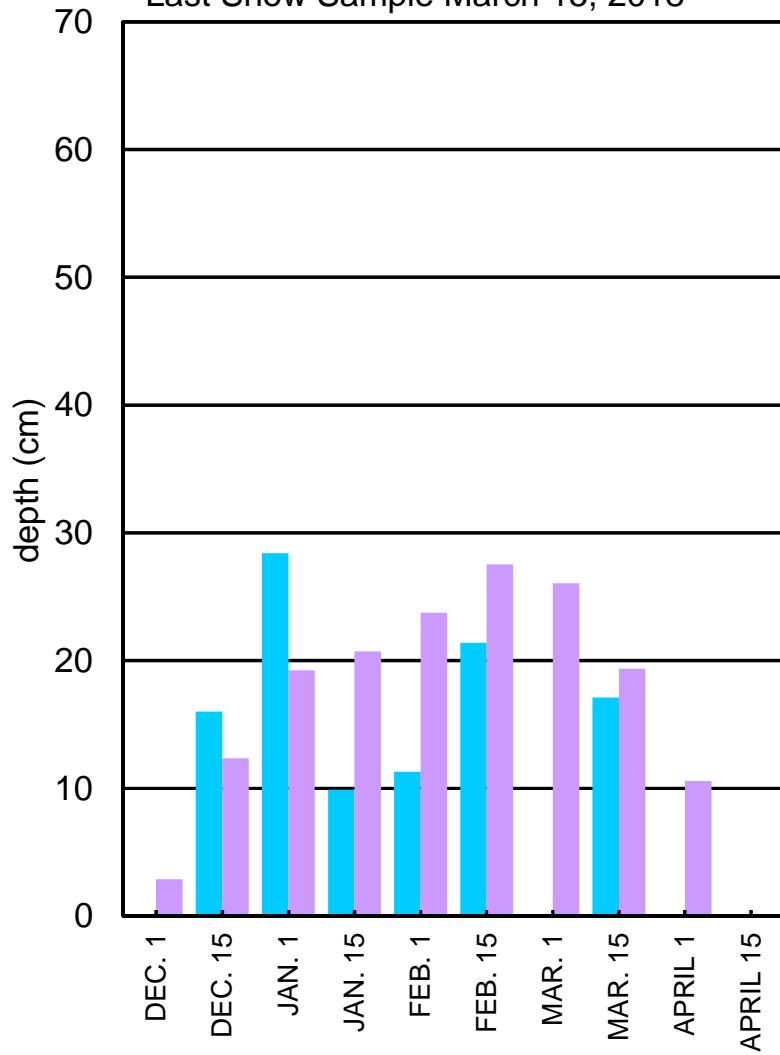

BELLS CORNERS SNOW DEPTH

Last Snow Sample March 15, 2018

SNOW WATER EQUIVALENT