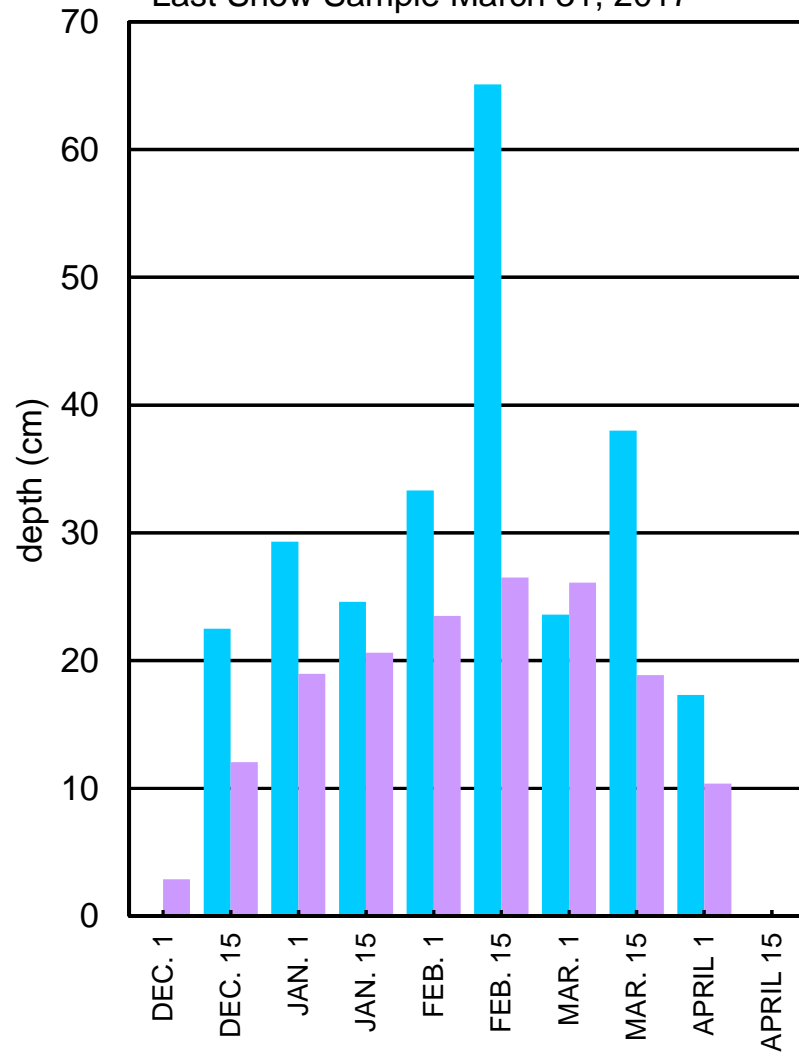

BELLS CORNERS SNOW DEPTH

Last Snow Sample March 31, 2017

SNOW WATER EQUIVALENT