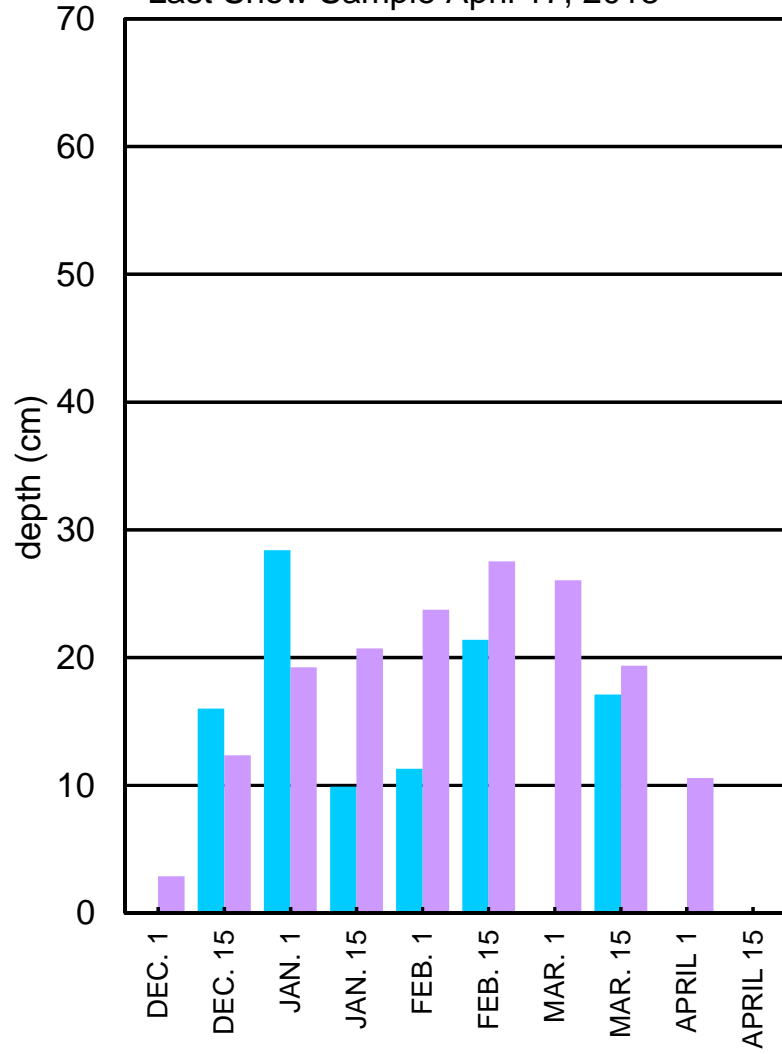

BELLS CORNERS SNOW DEPTH

Last Snow Sample April 17, 2018

SNOW WATER EQUIVALENT