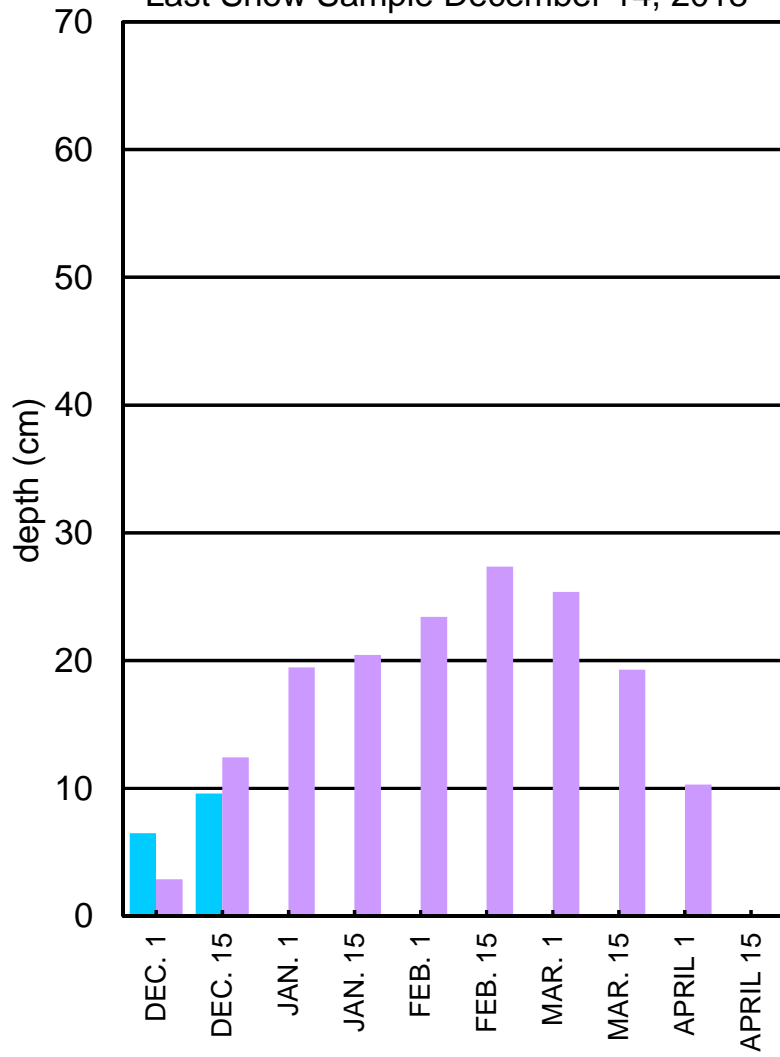

BELLS CORNERS SNOW DEPTH

Last Snow Sample December 14, 2018

SNOW WATER EQUIVALENT