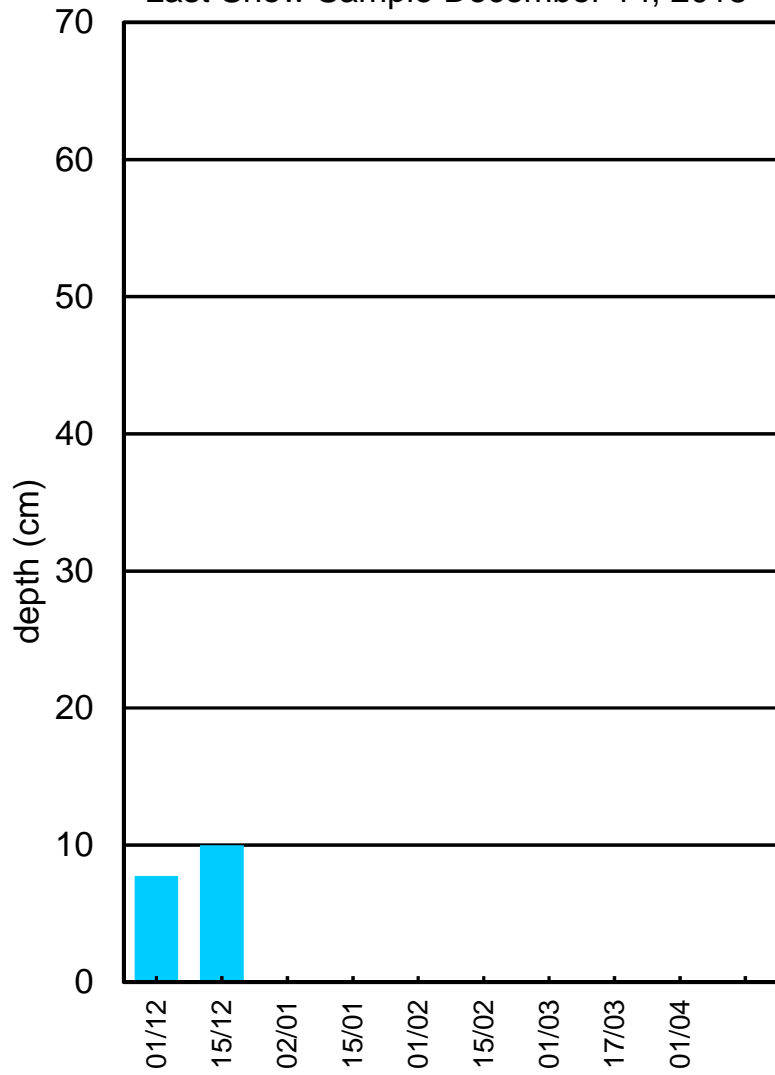

RIDEAU VALLEY CONSERVATION CENTRE SNOW DEPTH

Last Snow Sample December 14, 2018

SNOW WATER EQUIVALENT

■ 2018 - 19