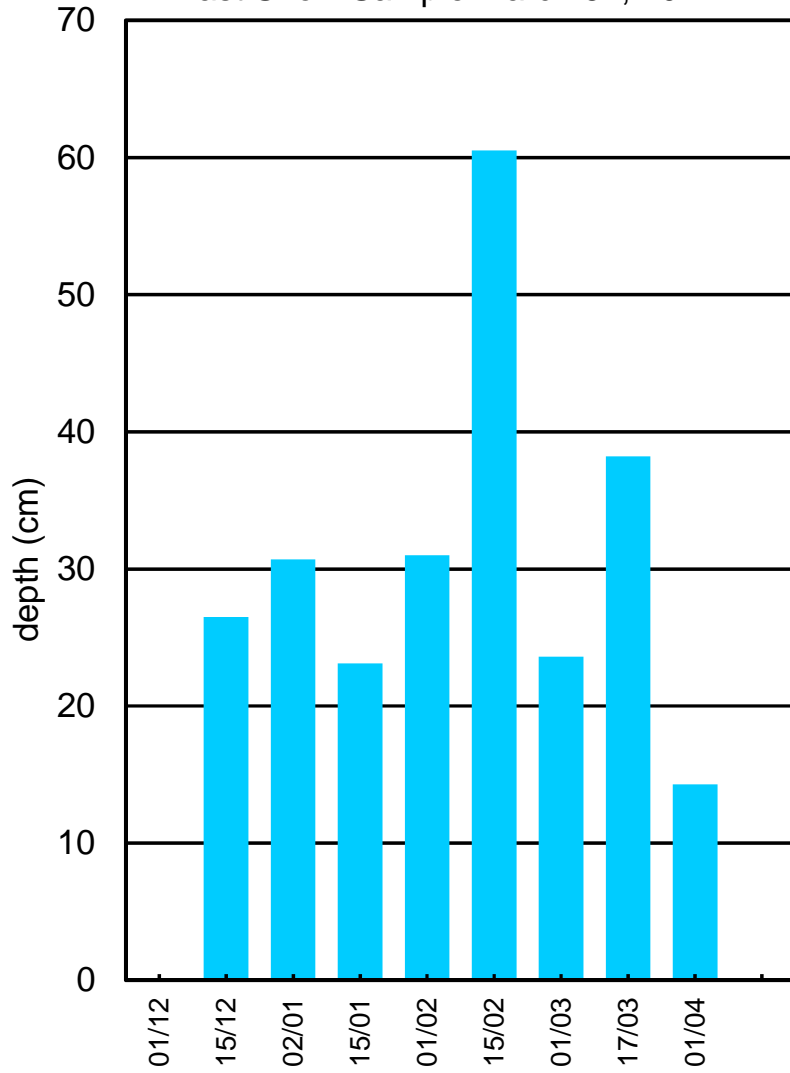

RIDEAU VALLEY CONSERVATION CENTRE SNOW DEPTH

Last Snow Sample March 31, 2017

SNOW WATER EQUIVALENT