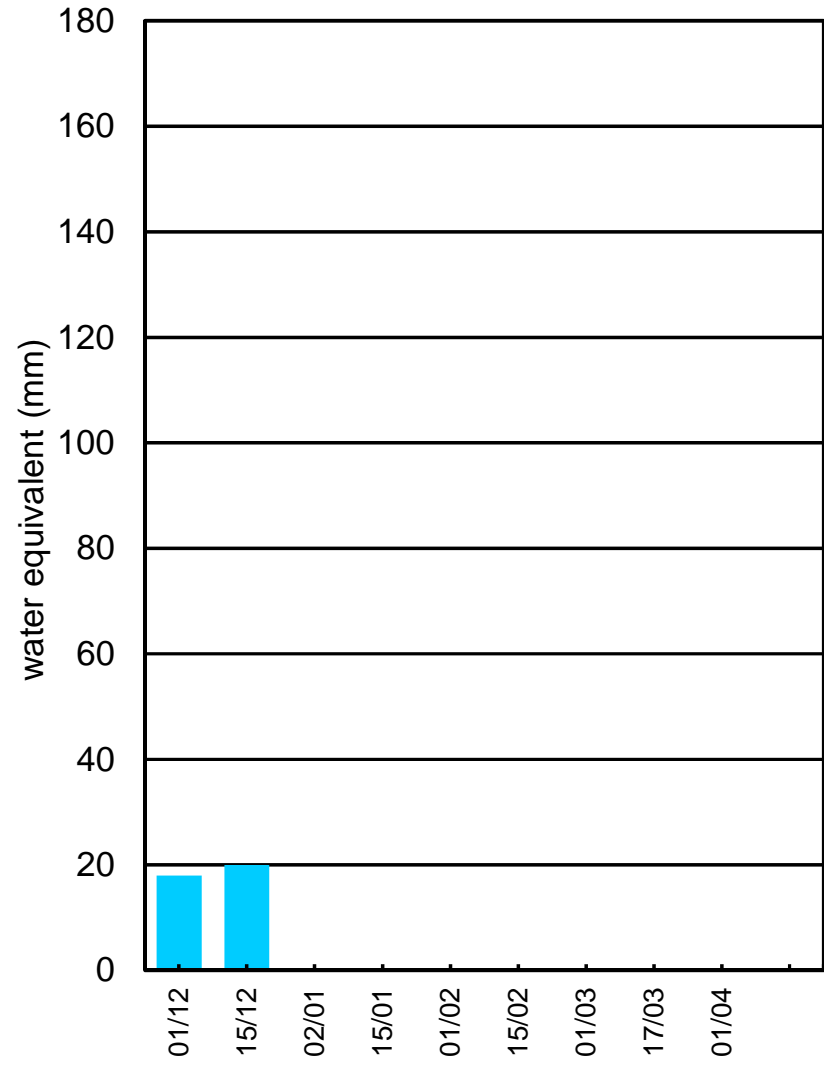

RIDEAU VALLEY CONSERVATION CENTRE SNOW DEPTH

Last Snow Sample December 14, 2018

SNOW WATER EQUIVALENT

■ 2018 - 19