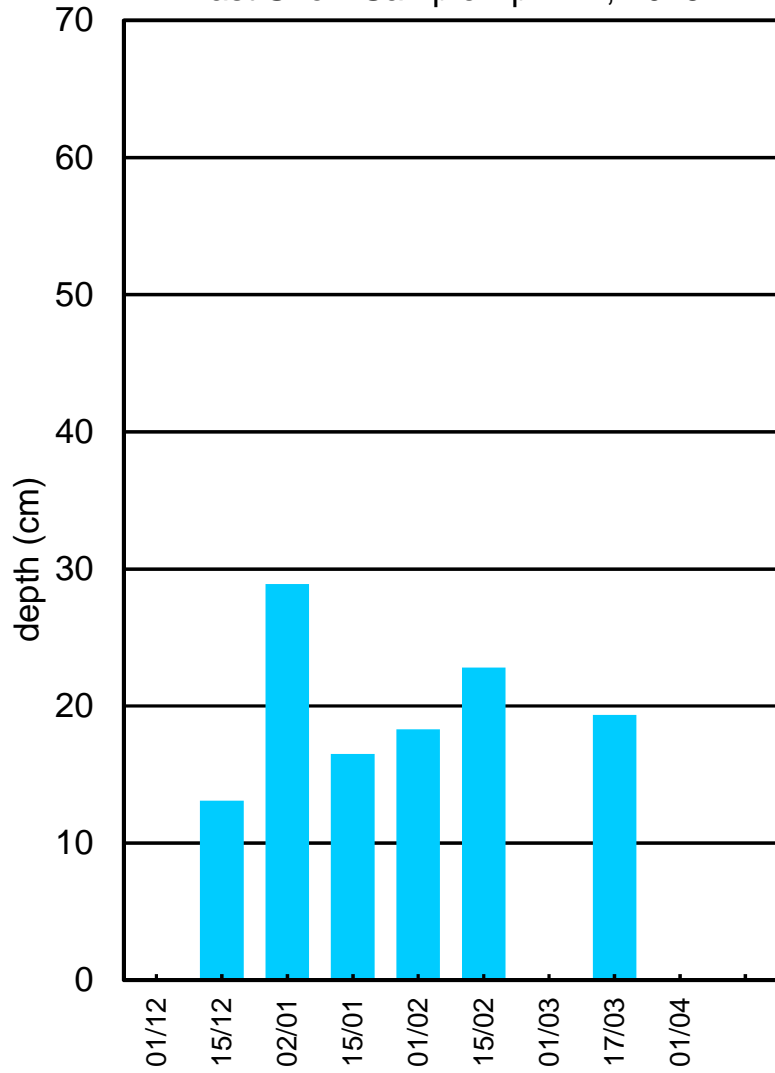

RIDEAU VALLEY CONSERVATION CENTRE SNOW DEPTH

Last Snow Sample April 17, 2018

SNOW WATER EQUIVALENT