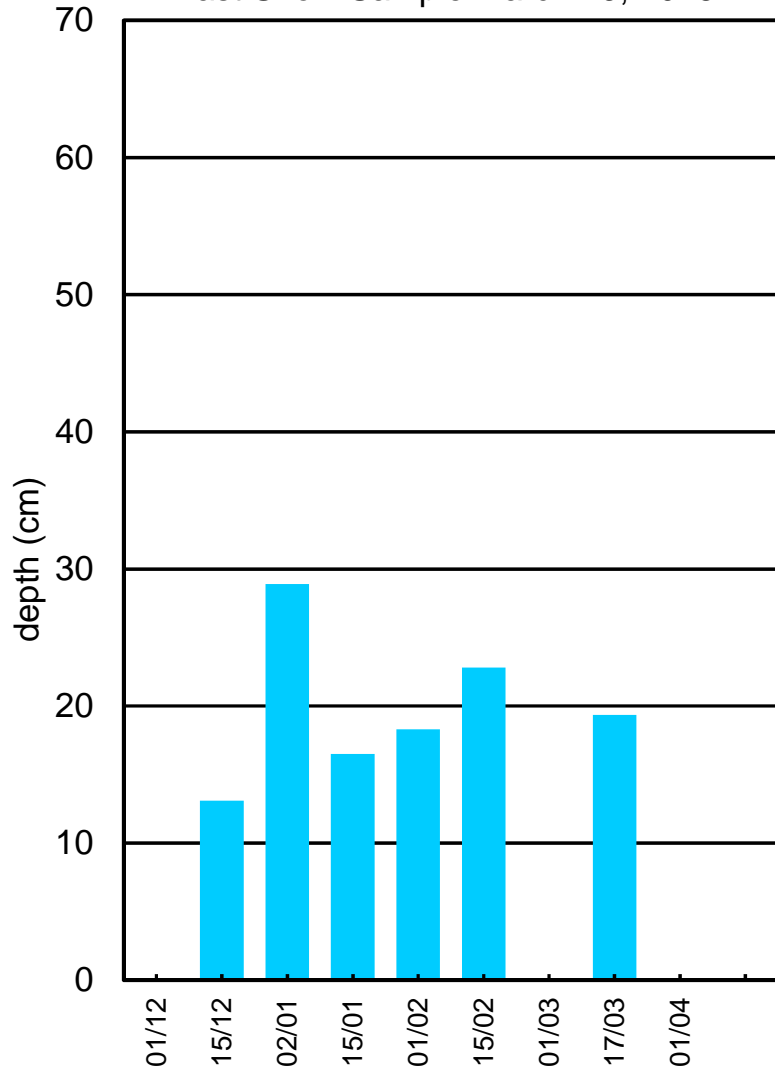

# RIDEAU VALLEY CONSERVATION CENTRE SNOW DEPTH

Last Snow Sample March 15, 2018

# SNOW WATER EQUIVALENT