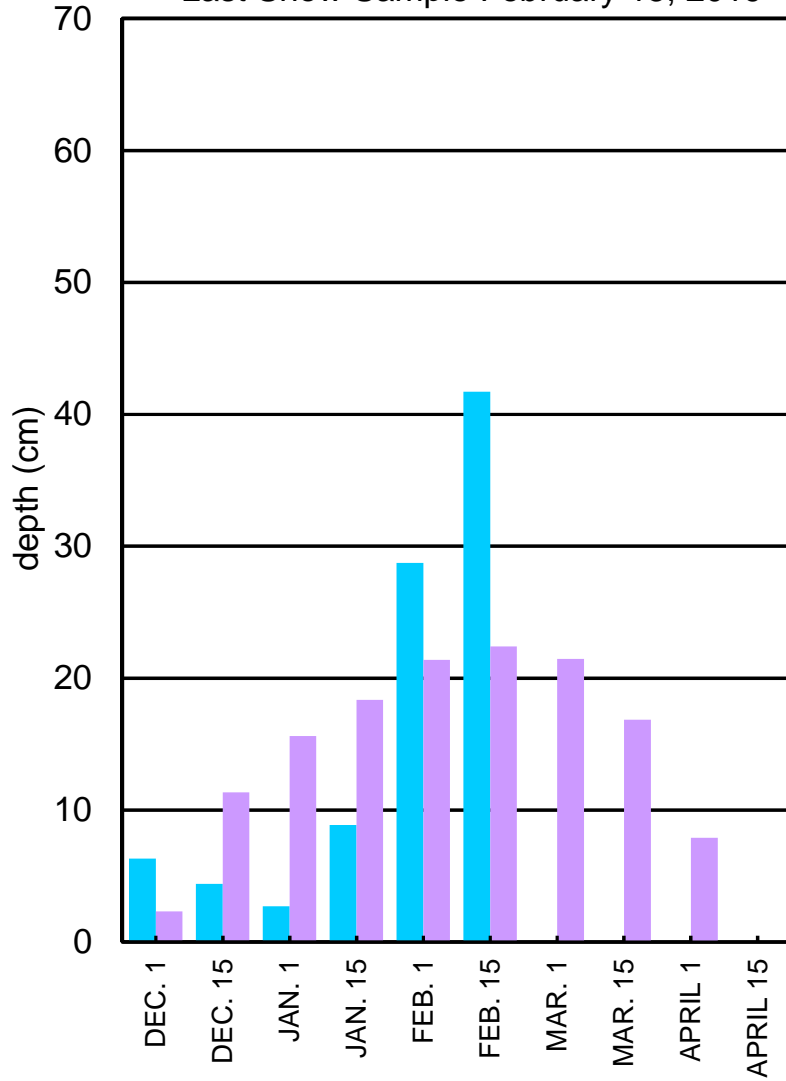

LOWER WATERSHED AVERAGE SNOW DEPTH

Last Snow Sample February 15, 2019

SNOW WATER EQUIVALENT