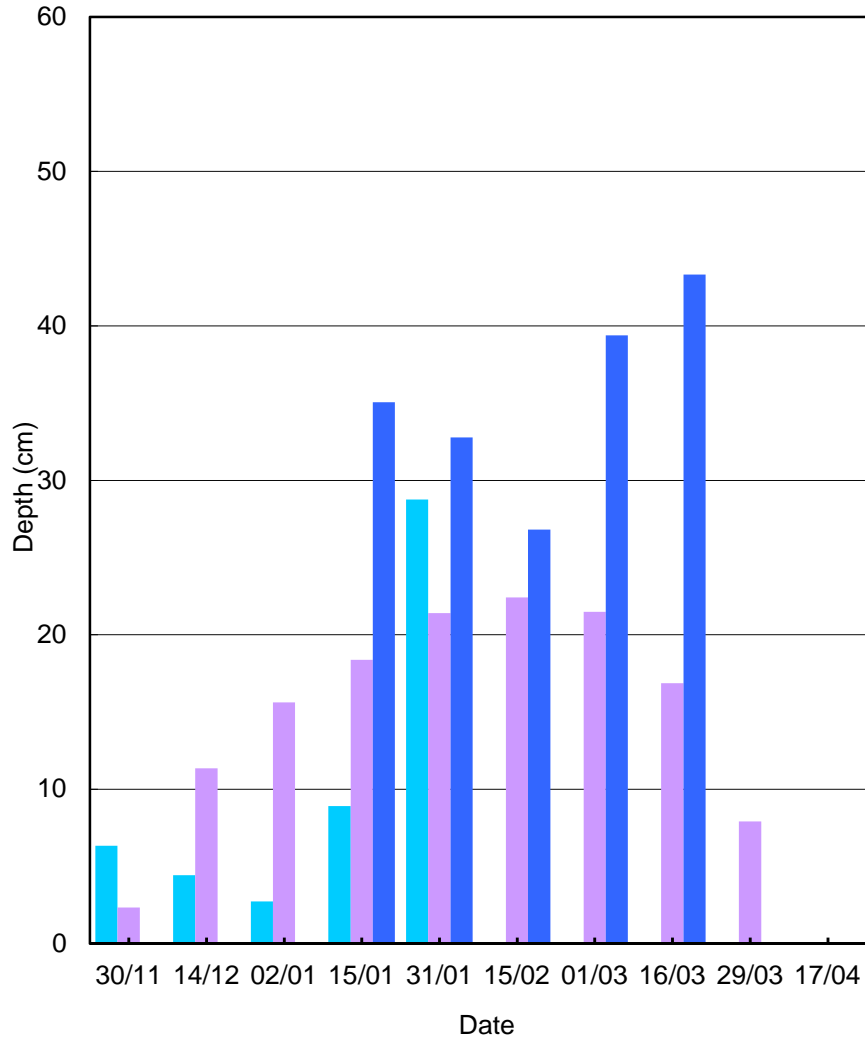

R.V.C.A. - SNOW SURVEY DATA

Mean Depth

Last Sample Date January 31, 2019

Mean Water Equivalent

■ 2018 - 19 ■ historic mean ■ 1975-76