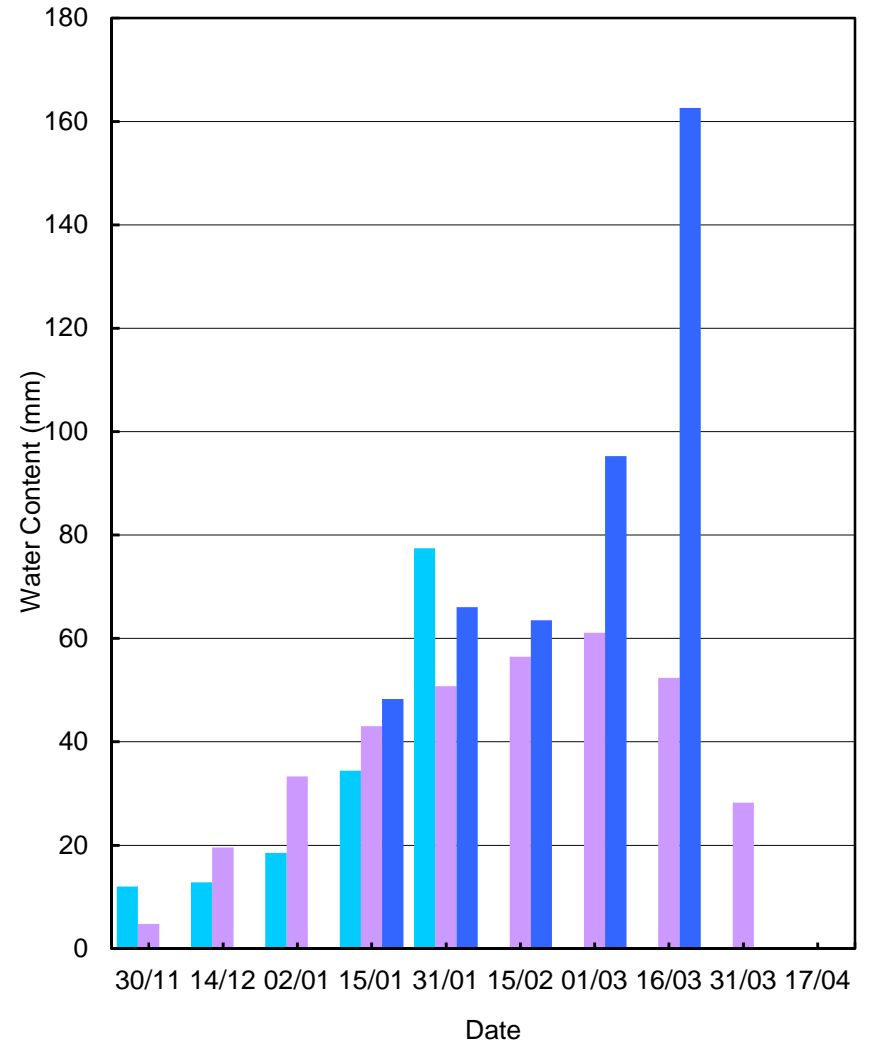

R.V.C.A. - SNOW SURVEY DATA

Mean Depth

Last Sample Date January 31, 2019

Mean Water Equivalent

■ 2018 - 19 ■ historic mean ■ 1975-76