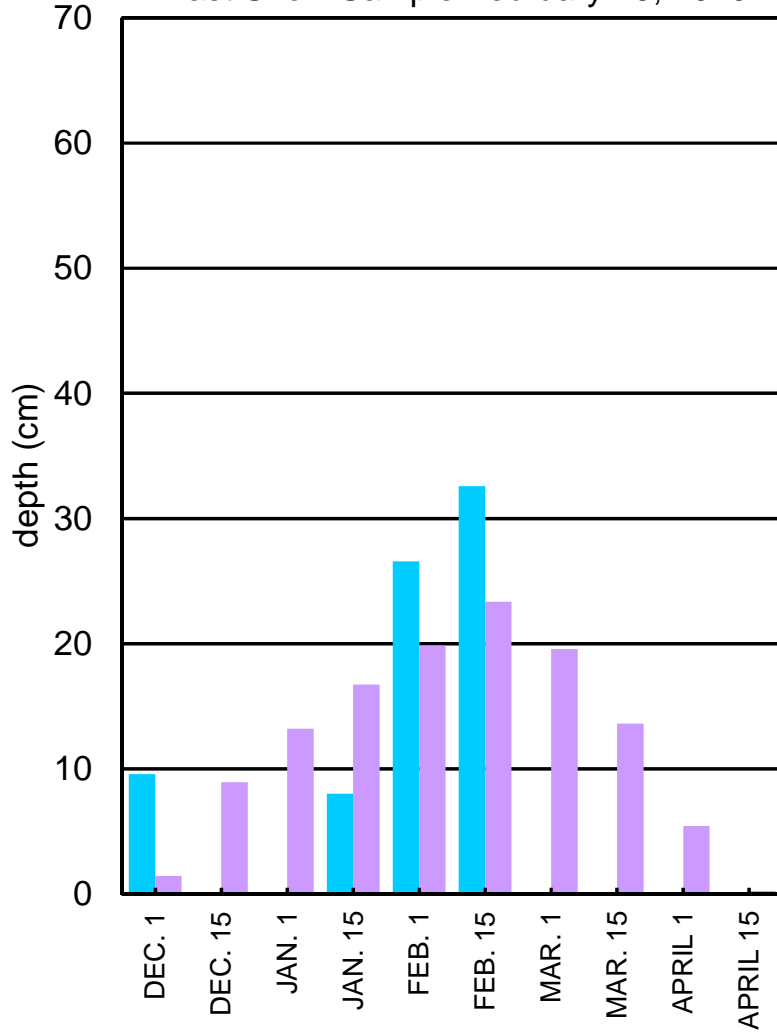

# ELIZABETHTOWN-KITLEY SNOW DEPTH

Last Snow Sample February 15, 2019

# SNOW WATER EQUIVALENT