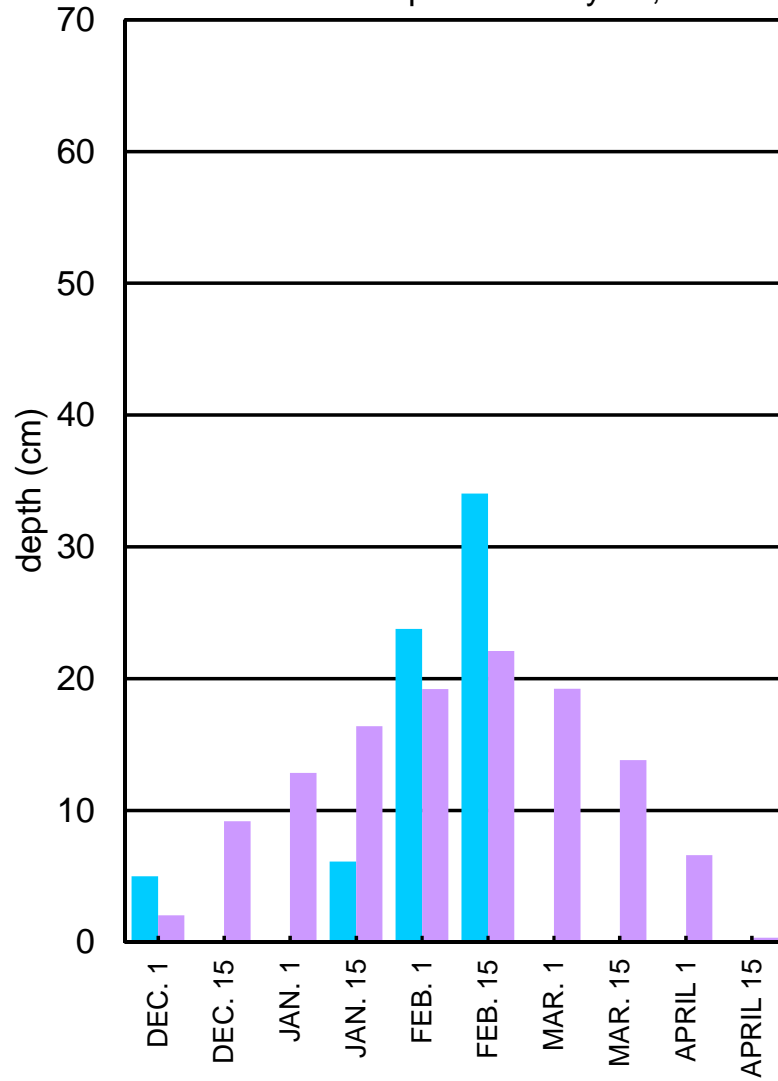

# NOLANS CORNERS SNOW DEPTH

Last Snow Sample February 15, 2019

# SNOW WATER EQUIVALENT