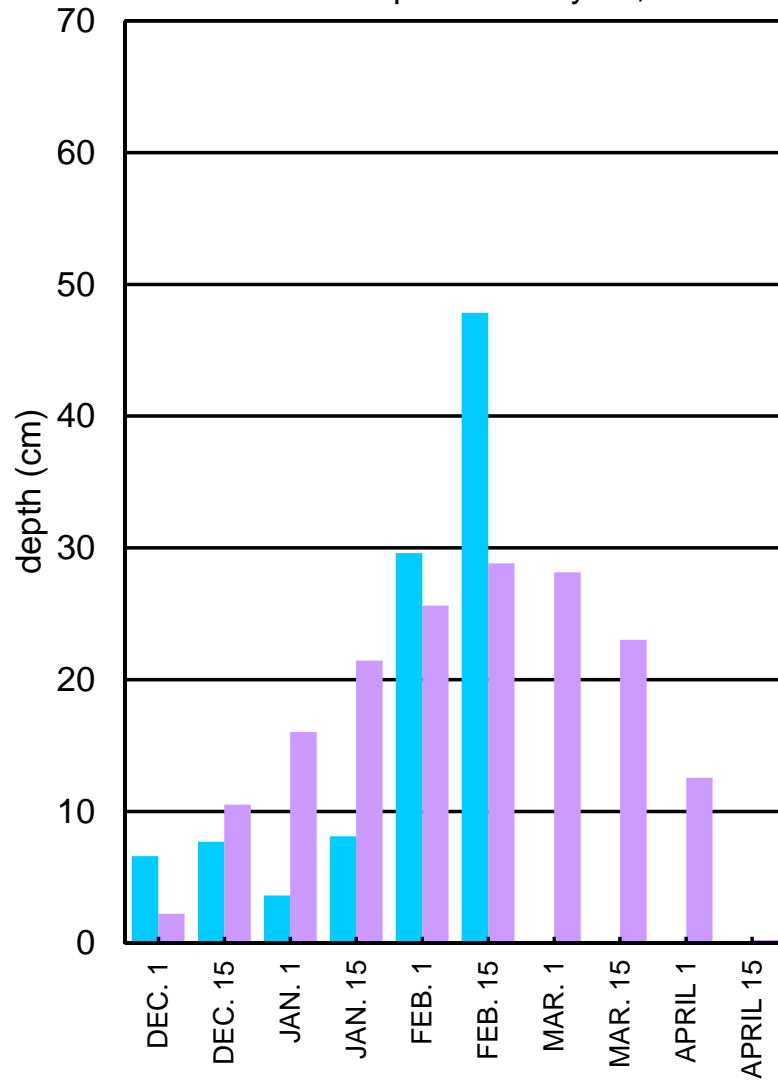

ASHTON SNOW DEPTH

Last Snow Sample Febraury 15, 2019

SNOW WATER EQUIVALENT