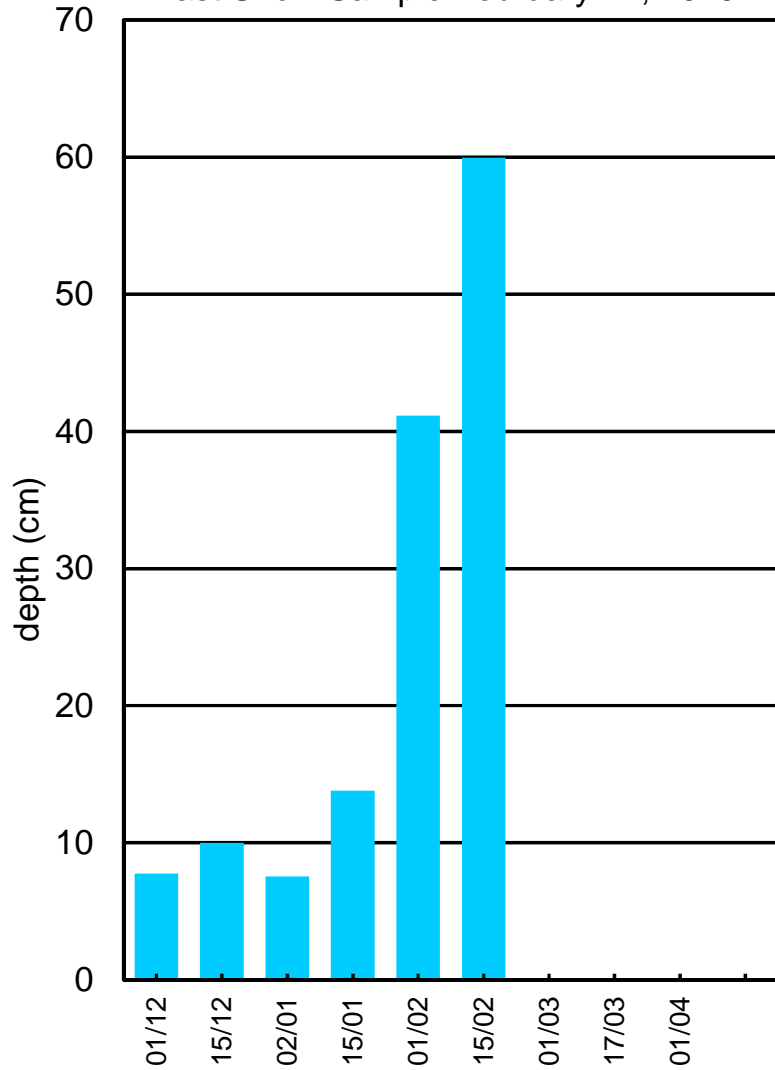

RIDEAU VALLEY CONSERVATION CENTRE SNOW DEPTH

Last Snow Sample February 14, 2019

SNOW WATER EQUIVALENT